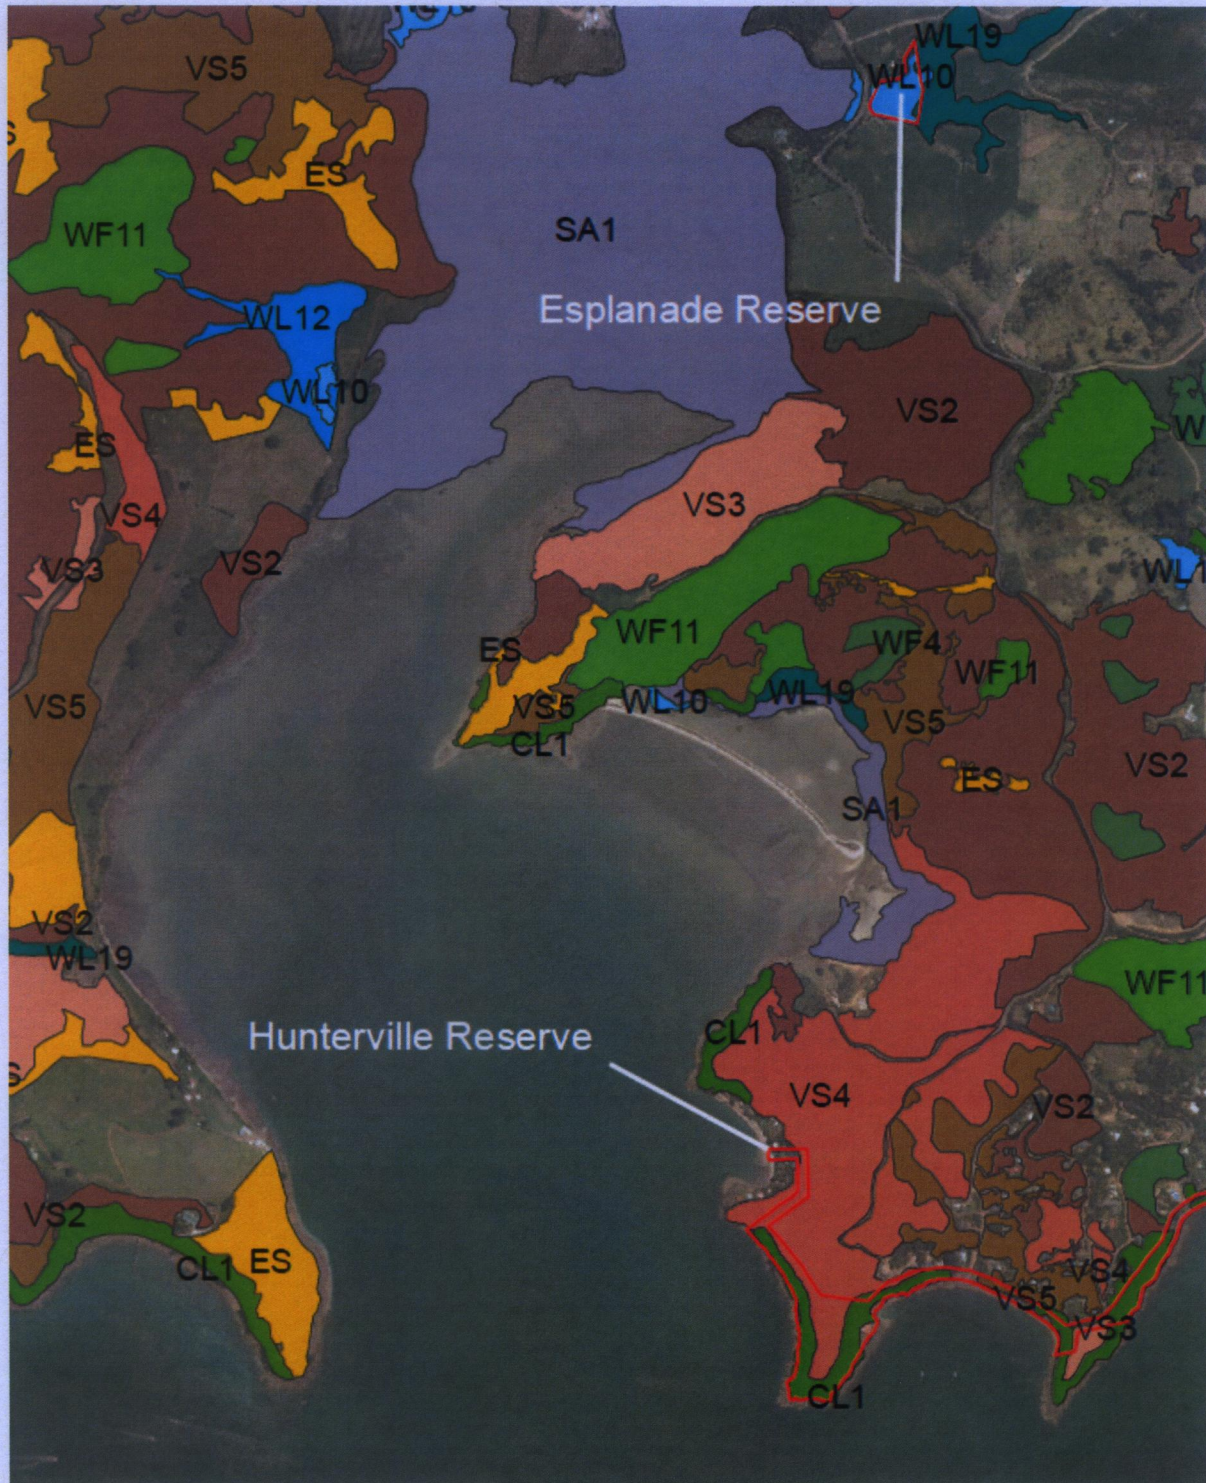

Te Matuku Bay – Ecounit types

VS3 – Manuka, kanuka scrub

VS4 – Manuka scrub

VS5 – Broadleaf species scrub/ forest

ES – exotic shrubland

SA1 – Mangrove forest and scrub

WL10 – Oioi restiad rushland/
reedland

WL19 – Raupo reedland

WF11 – Kauri, podocarp, broadleaf
forest

WF4 – Pohutukawa, Puriri, broadleaf
forest

CL1 – pohutukawa treeland/ flaxland/
rockland